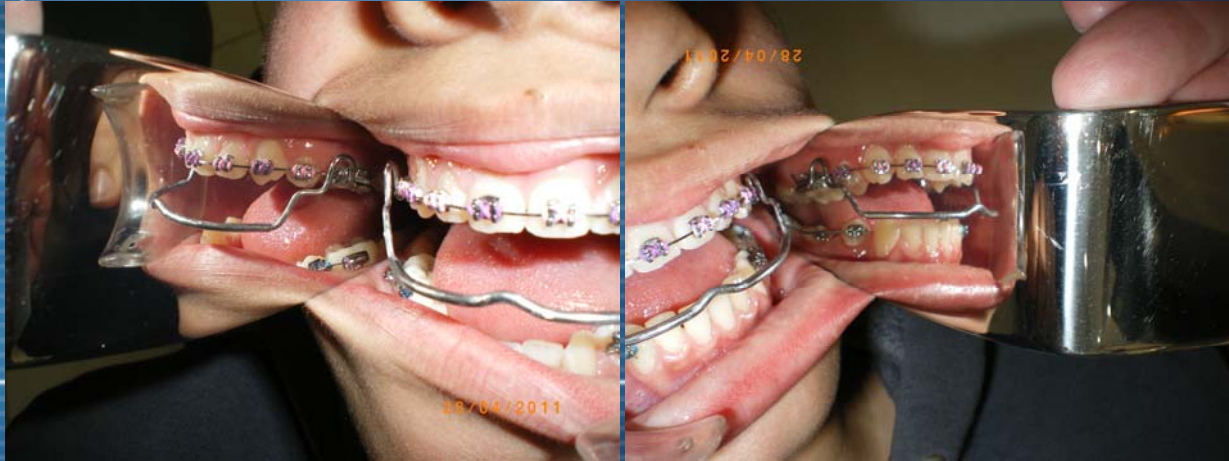

Intermaxillary Lip Bumper

Lateral Views taken By SS Mirror