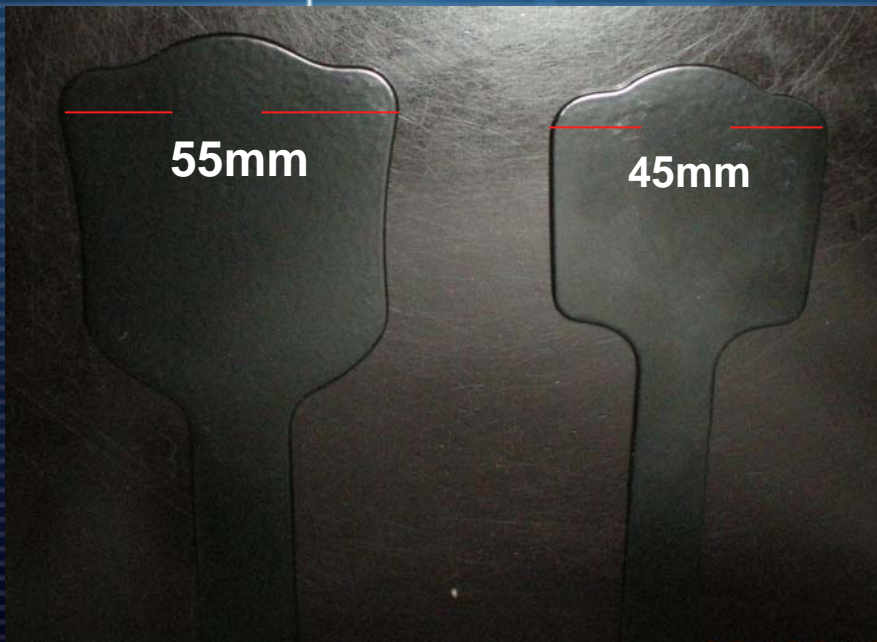

Pre Treatment November 2007

Post Treatment November 2010

Dental Photo Contrastors

Occlusal Contrastors

25 \$

15 \$

Lip Depressor Contrastor Std.

25 \$