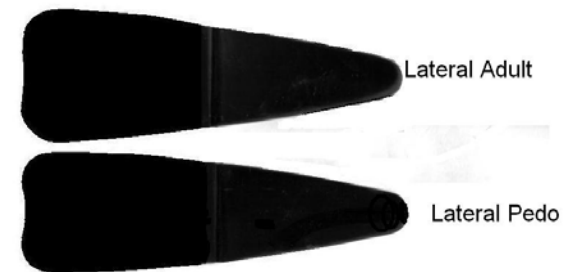

25 $

Child Occlusal/Child Buccal

801-026