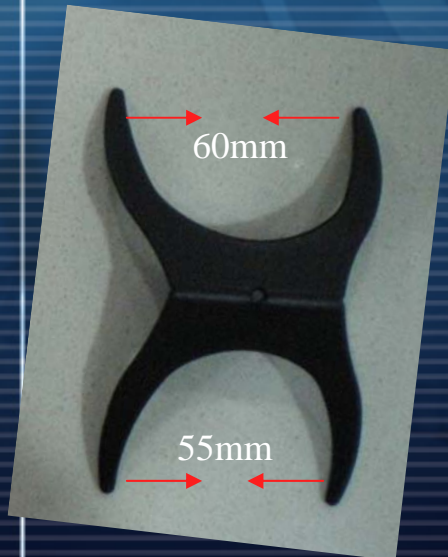

5545

7 \$

Plexiglass Standart
Lip depressor
45-55mm

Lip Depressor Contrastors

5550

25 \$

6055

Photo Retractors