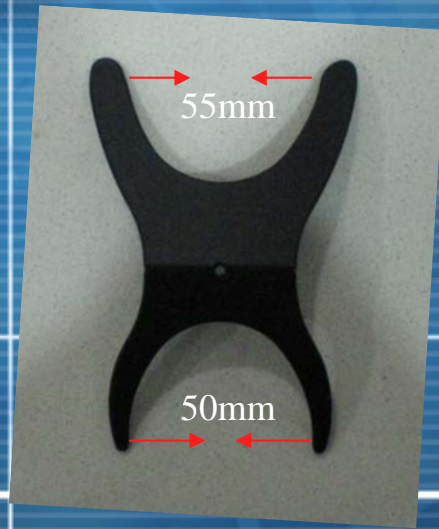

5545

7 \$

Plexiglass Standart
Lip depressor
45-55mm

Lip Depressor Contrastors

5550

25 \$

6055

Photo Retractors